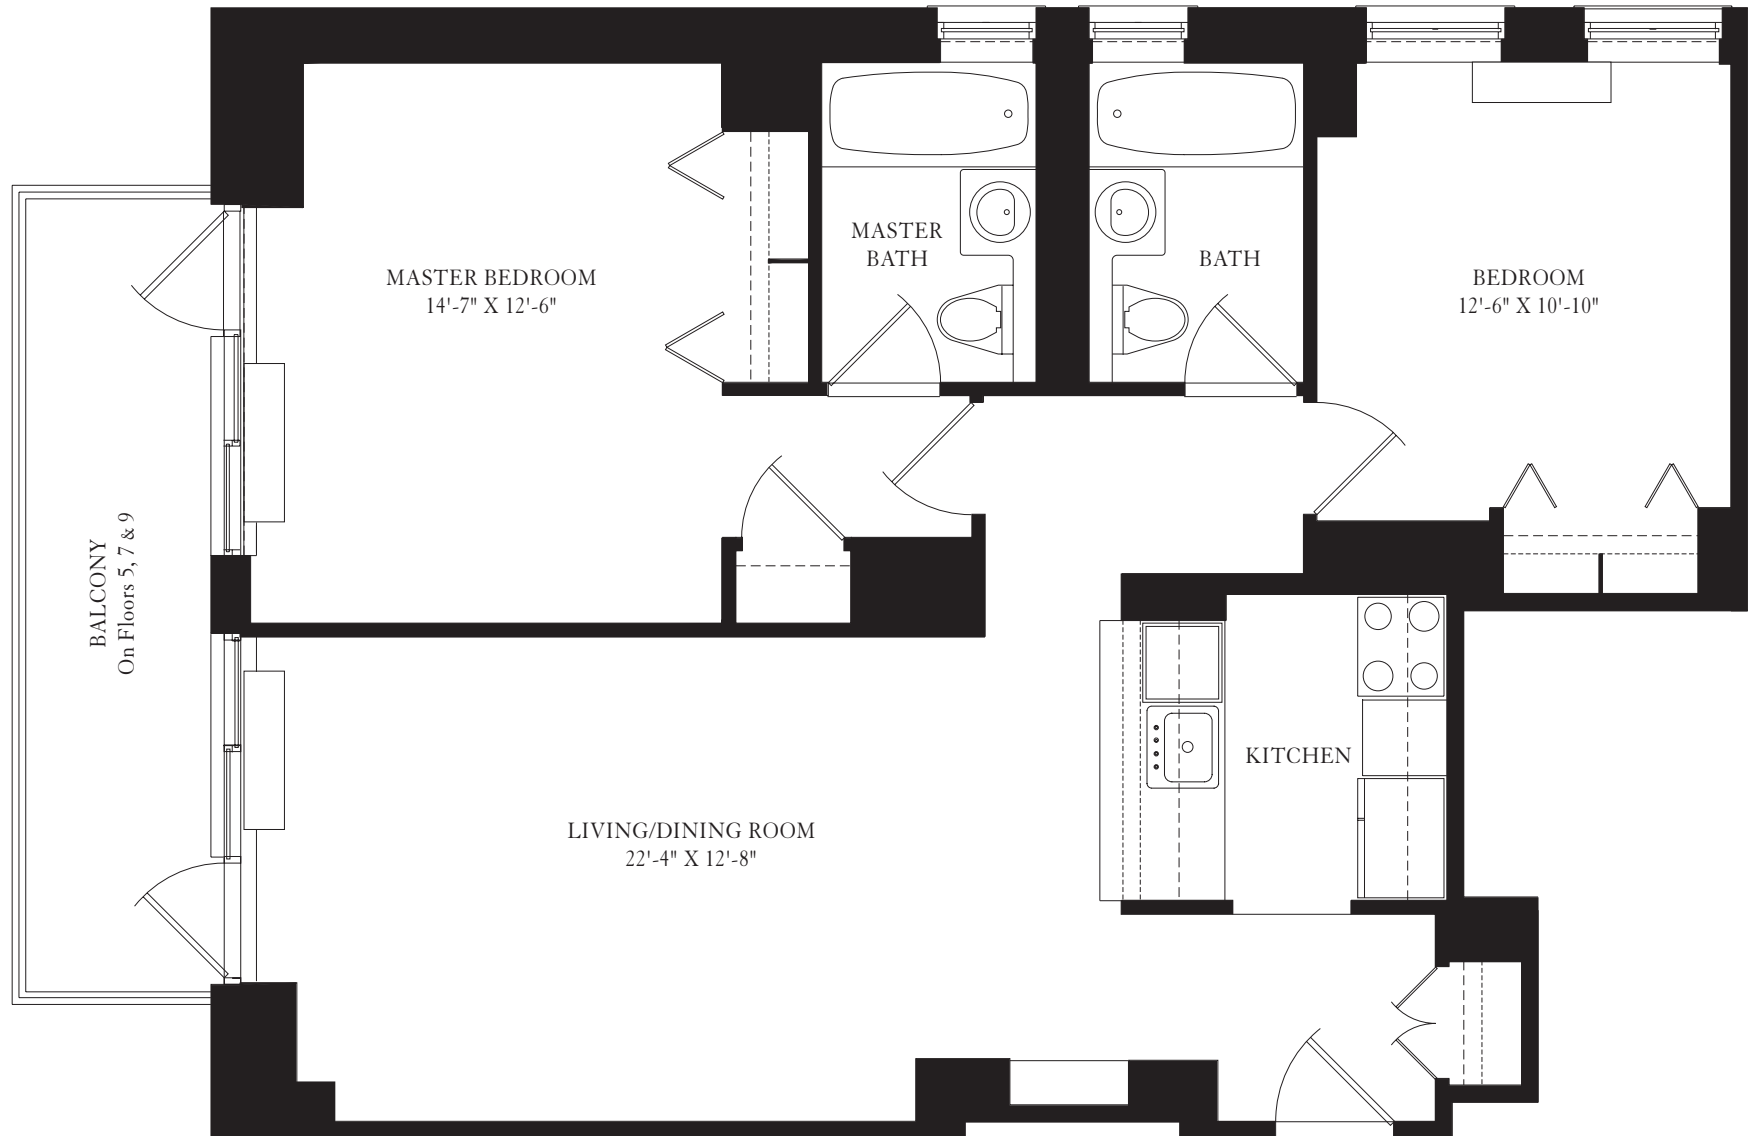

THE  
**CAROLINE**  
A TIMELESS CLASSIC

SUITE 51 FLOORS 5 THROUGH 10  
60 West 23rd Street, New York, NY 10010 T: 212-837-4800

All dimensions are approximate and subject to normal construction variances.