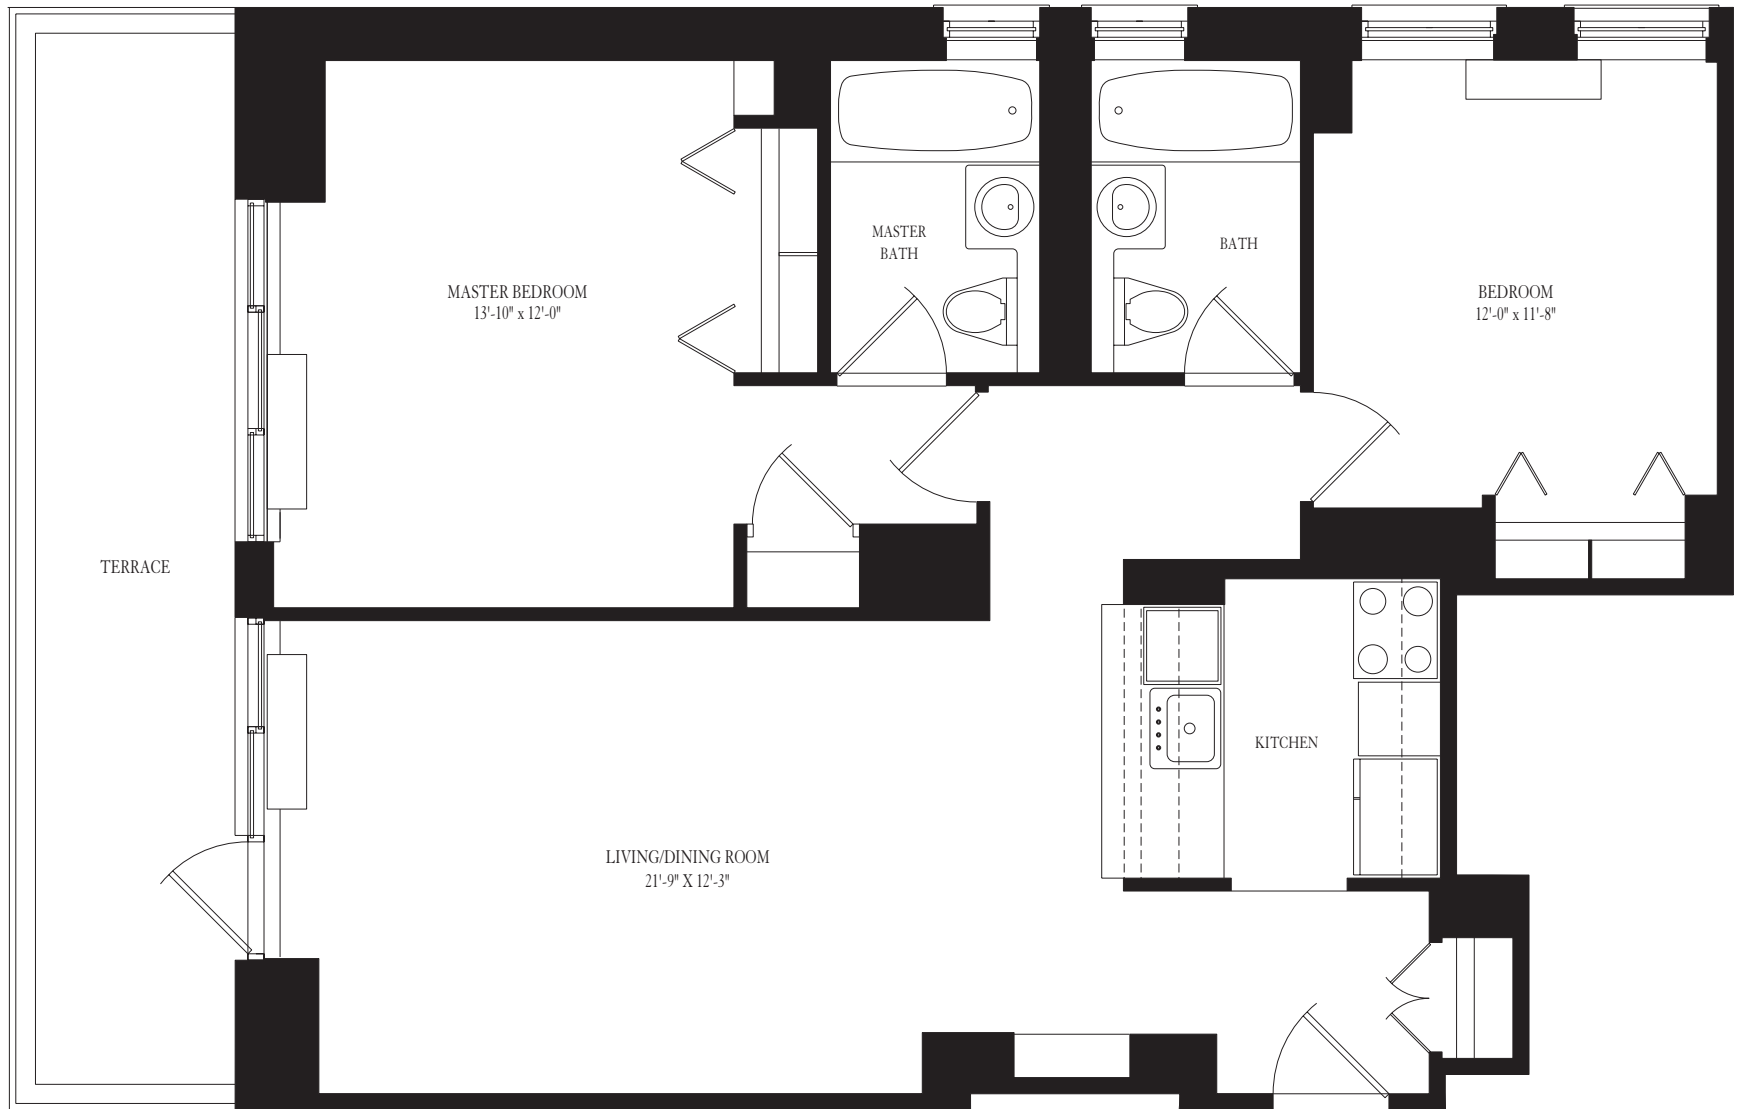

THE  
**CAROLINE**  
A TIMELESS CLASSIC

SUITE 51 FLOOR 4  
60 West 23rd Street, New York, NY 10010 T: 212-837-4800

All dimensions are approximate and subject to normal construction variances.