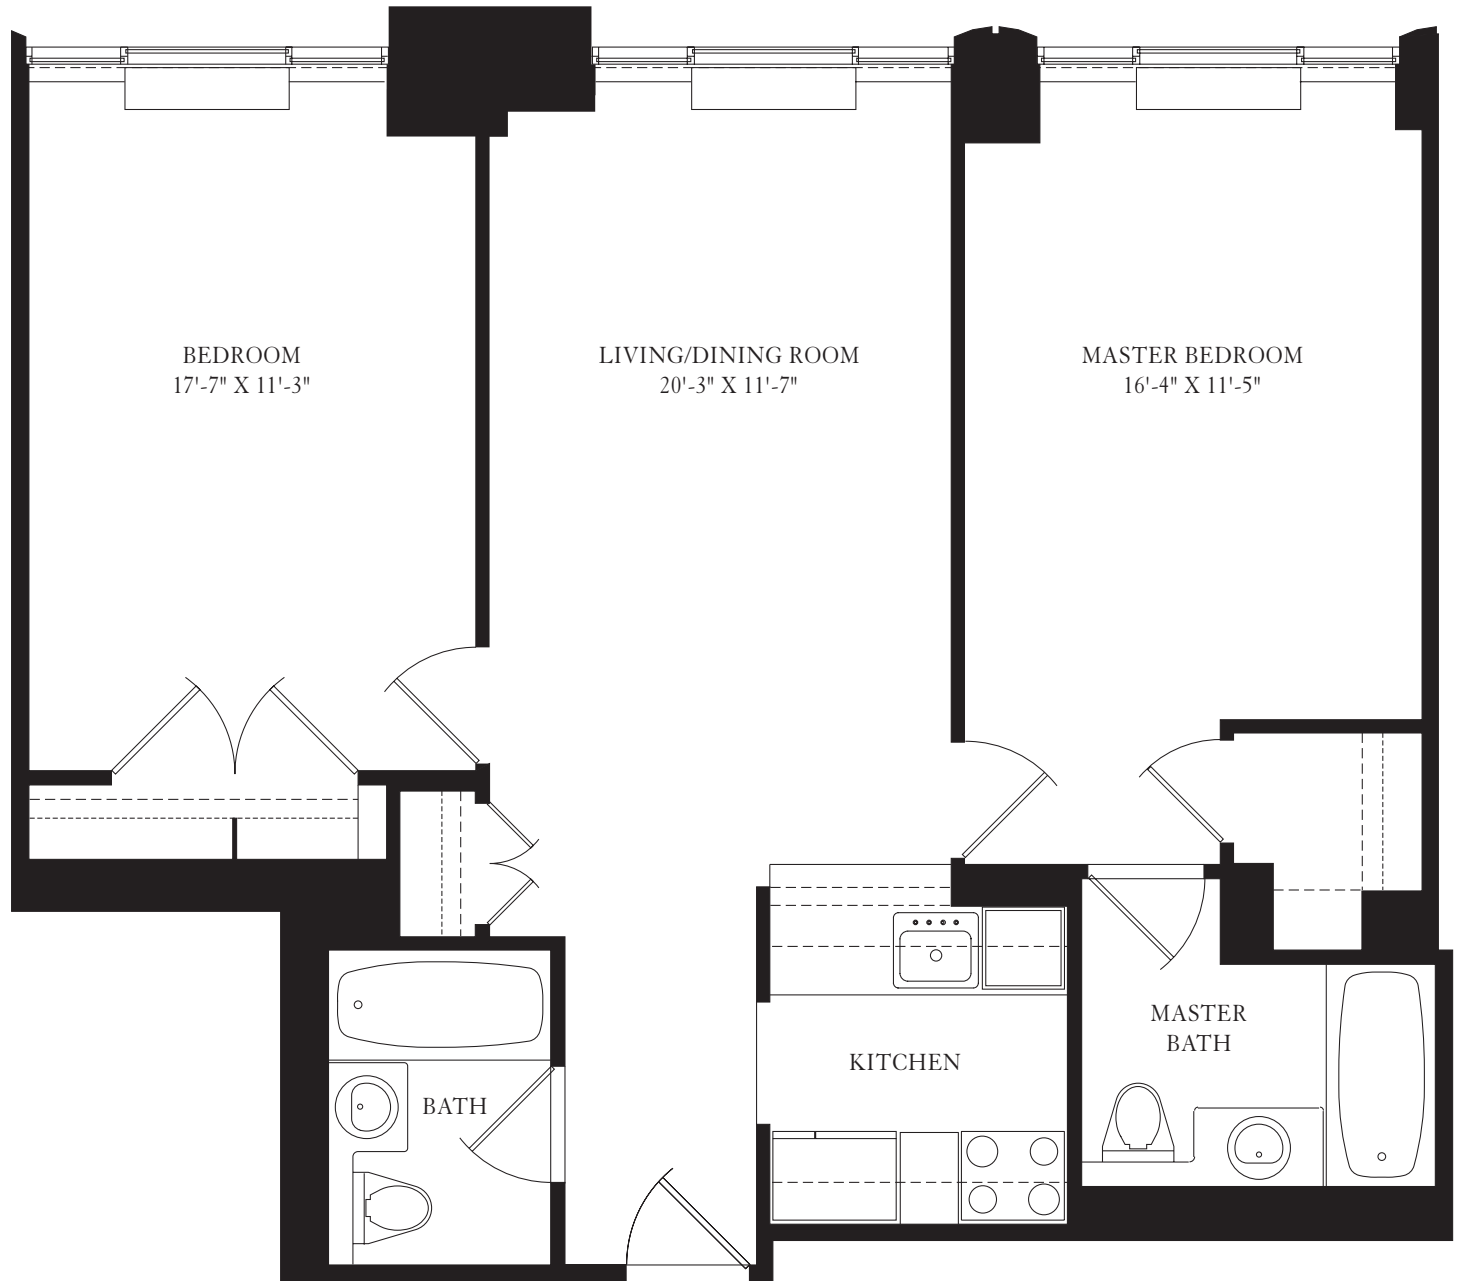

THE
CAROLINE
A TIMELESS CLASSIC

SUITE 48 FLOORS 4 THROUGH 10
60 West 23rd Street, New York, NY 10010 T: 212-837-4800

All dimensions are approximate and subject to normal construction variances.