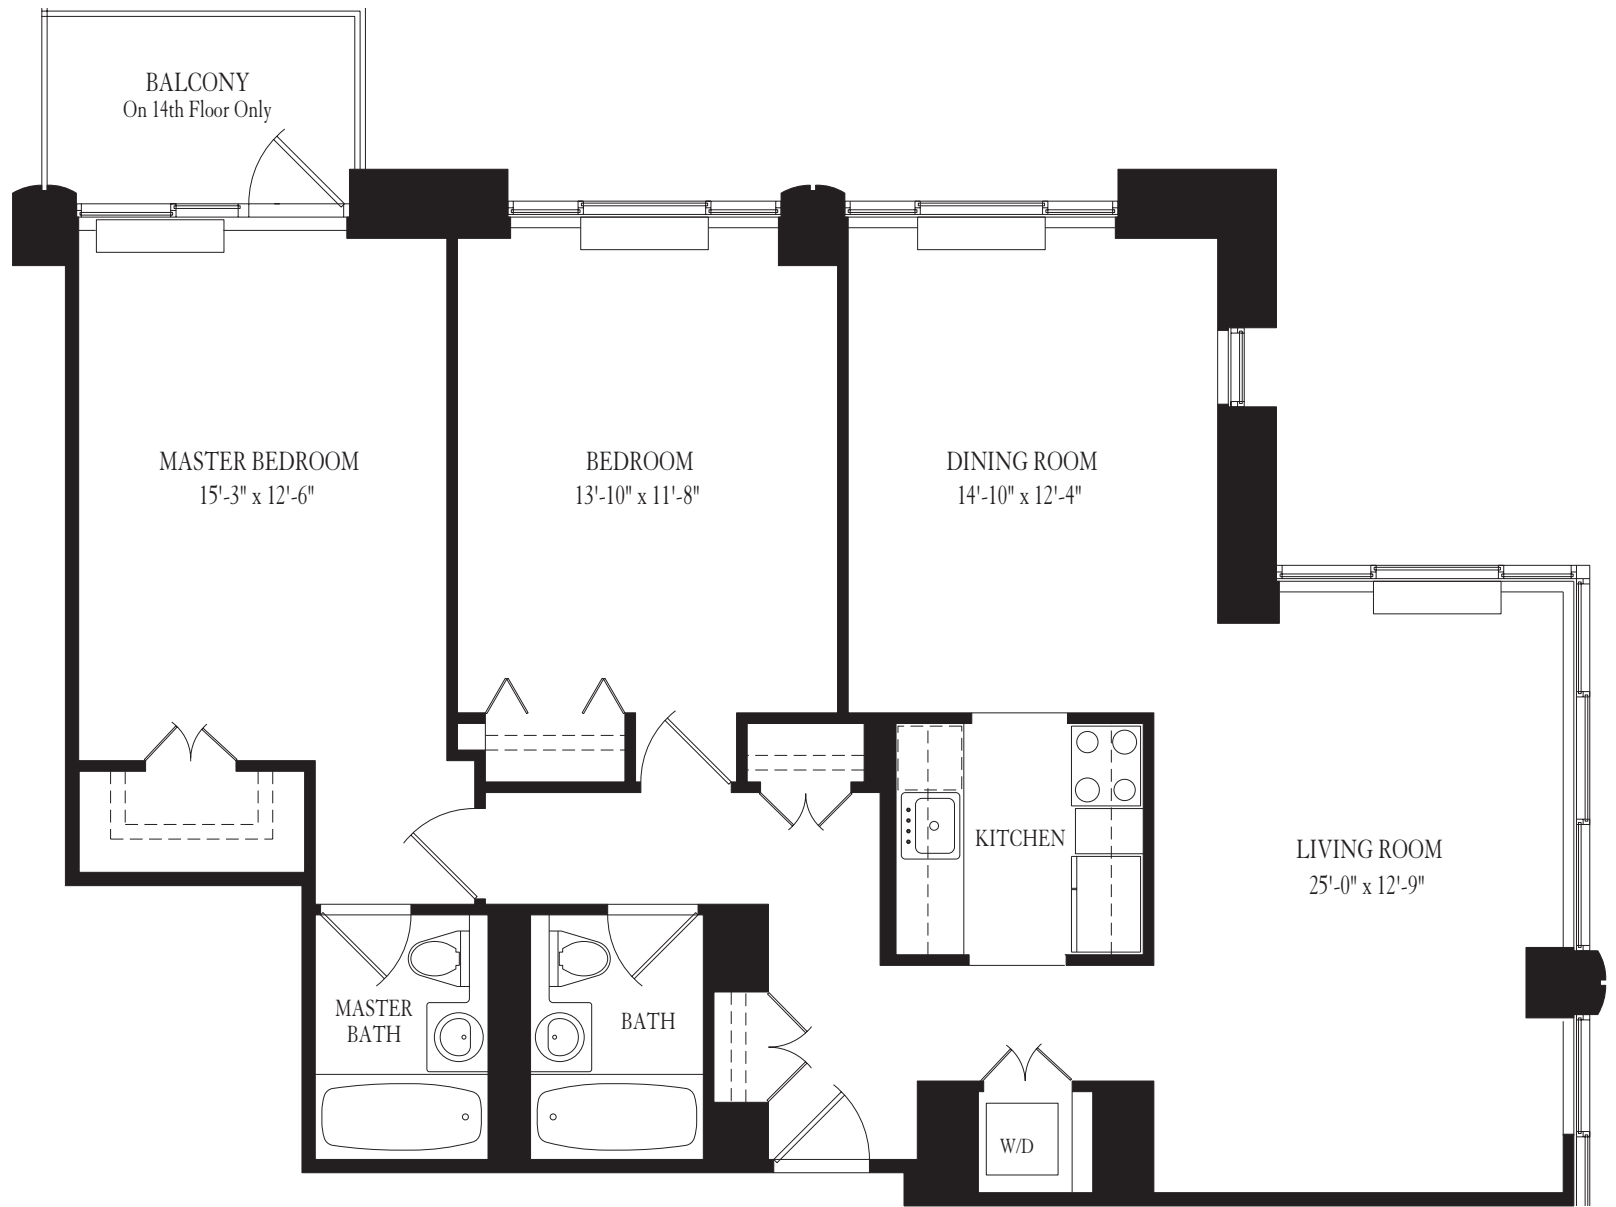

THE CAROLINE

A TIMELESS CLASSIC

SUITE 17 FLOORS 14 THROUGH 19
60 West 23rd Street, New York, NY 10010 T: 212-837-4800

All dimensions are approximate and subject to normal construction variances.