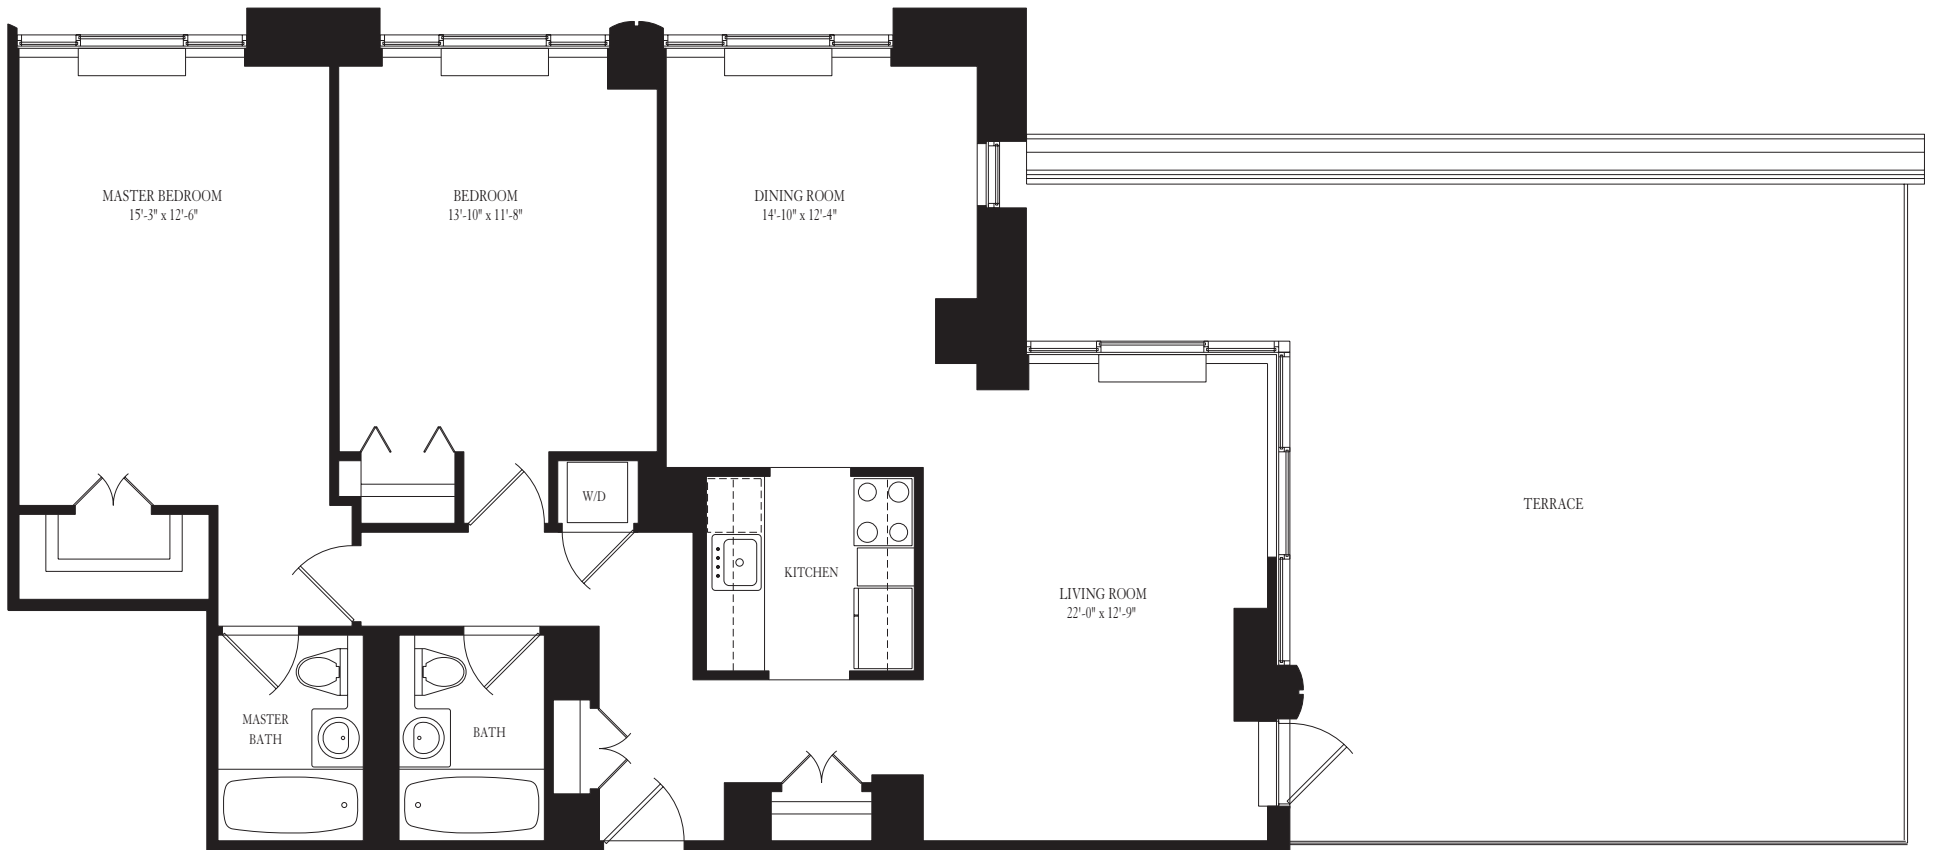

THE CAROLINE

A TIMELESS CLASSIC

SUITE 17 FLOOR 12
60 West 23rd Street, New York, NY 10010 T: 212-837-4800

All dimensions are approximate and subject to normal construction variances.