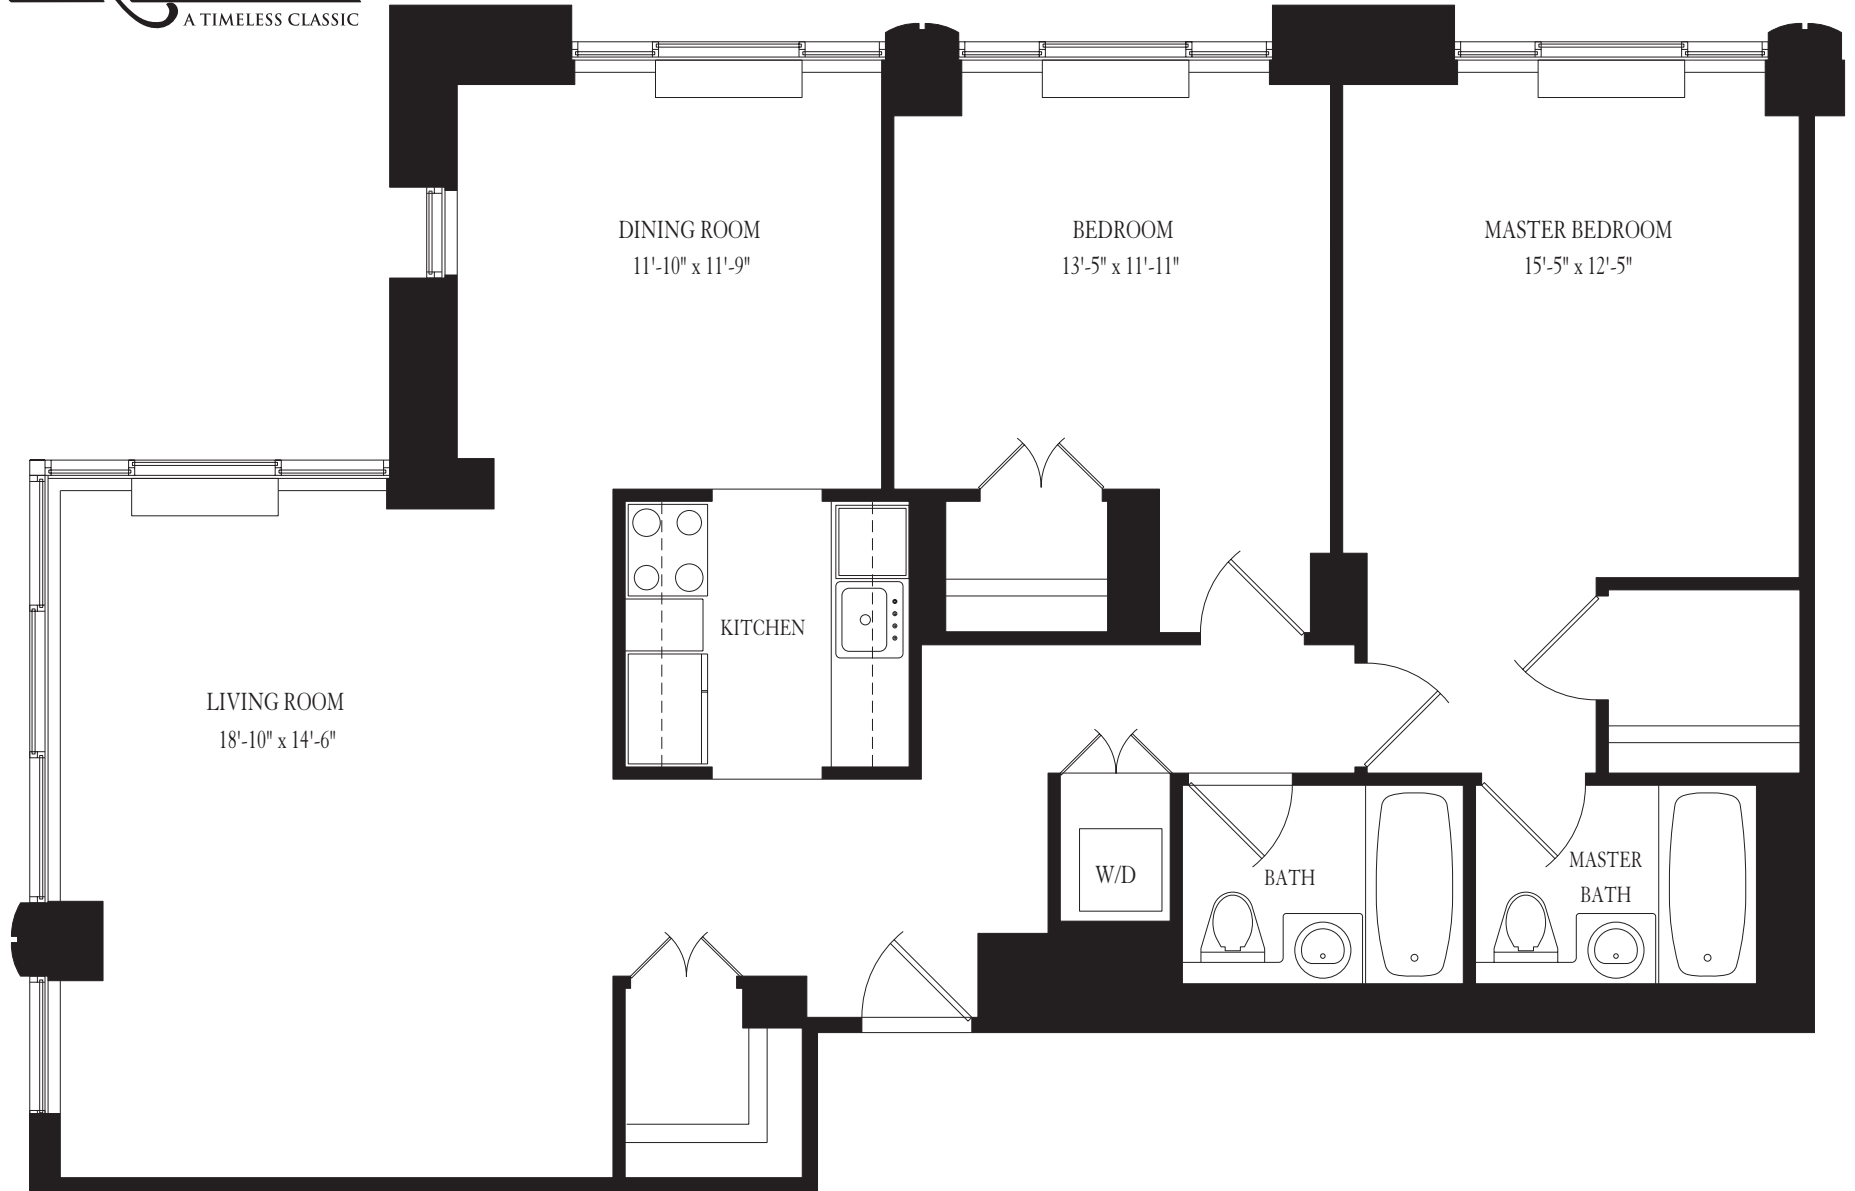

# THE CAROLINE

A TIMELESS CLASSIC

SUITE 16 FLOORS 16 THROUGH 19  
60 West 23rd Street, New York, NY 10010 T: 212-837-4800

All dimensions are approximate and subject to normal construction variances.