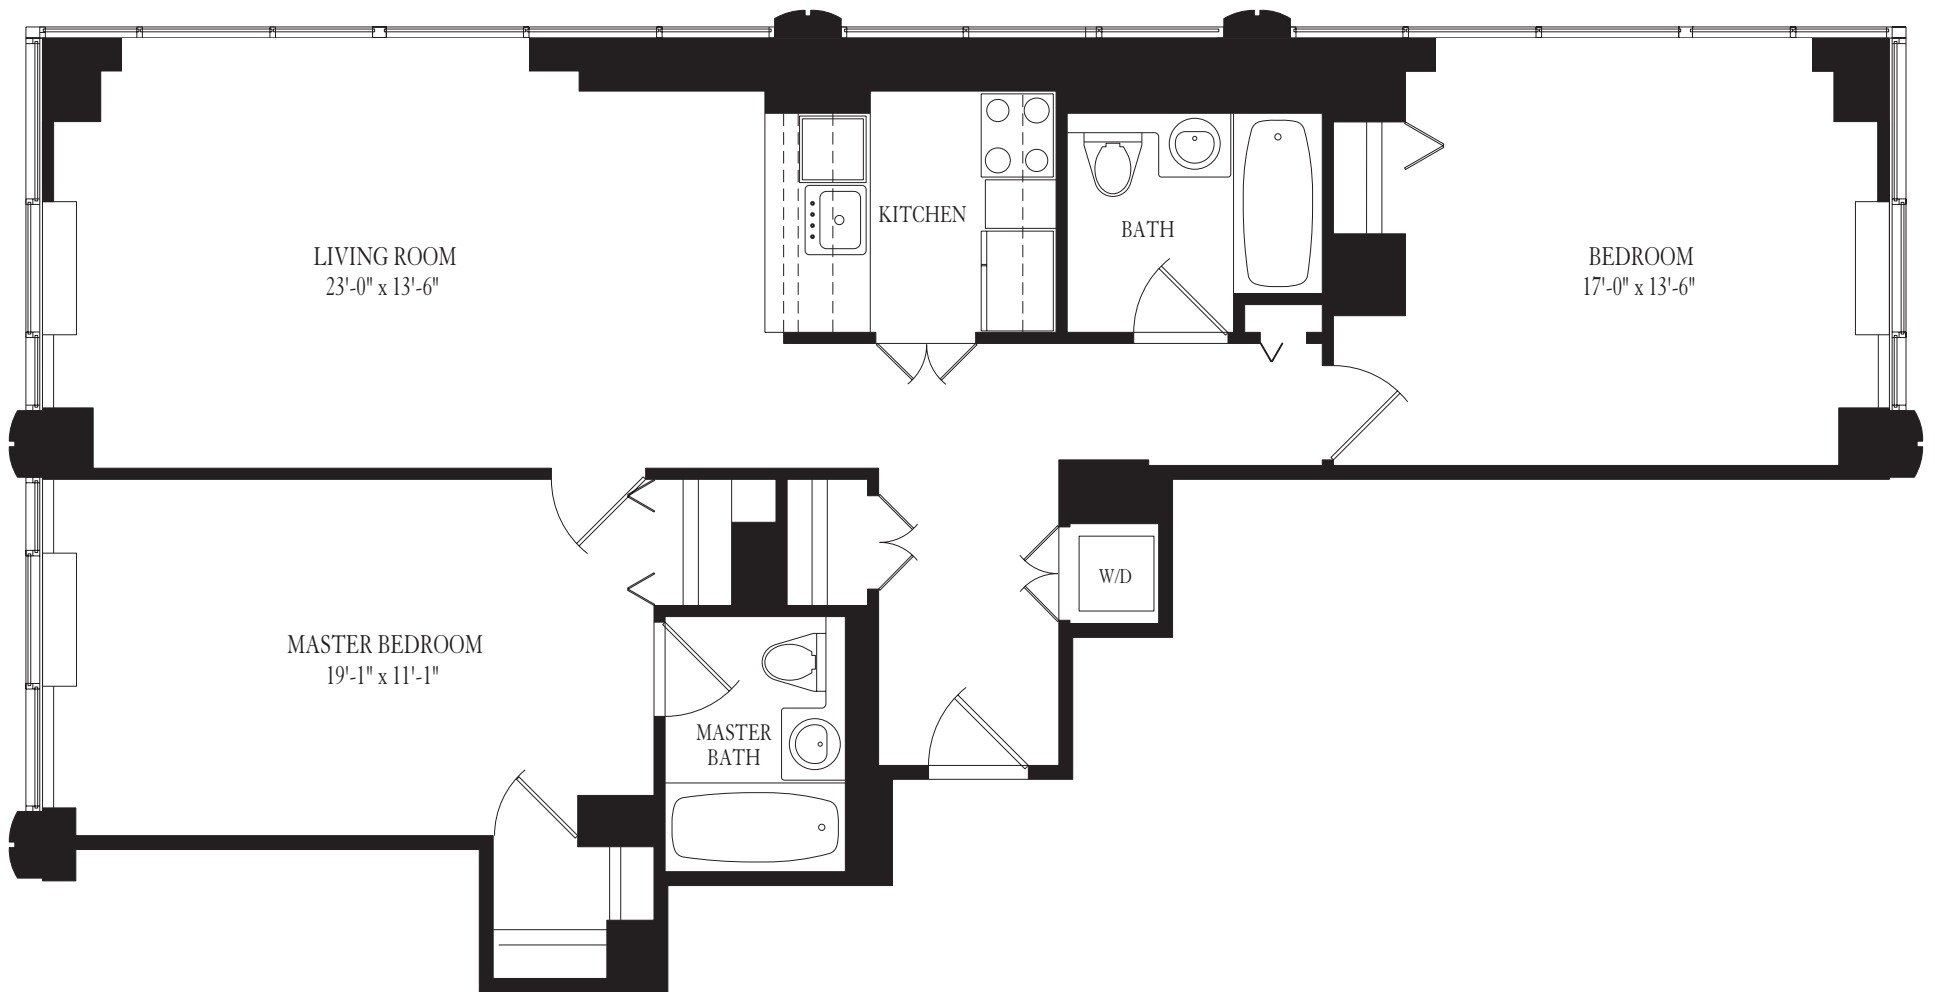

THE  
**CAROLINE**  
A TIMELESS CLASSIC

SUITE 1 FLOOR 20  
60 West 23rd Street, New York, NY 10010 T: 212-837-4800

All dimensions are approximate and subject to normal construction variances.