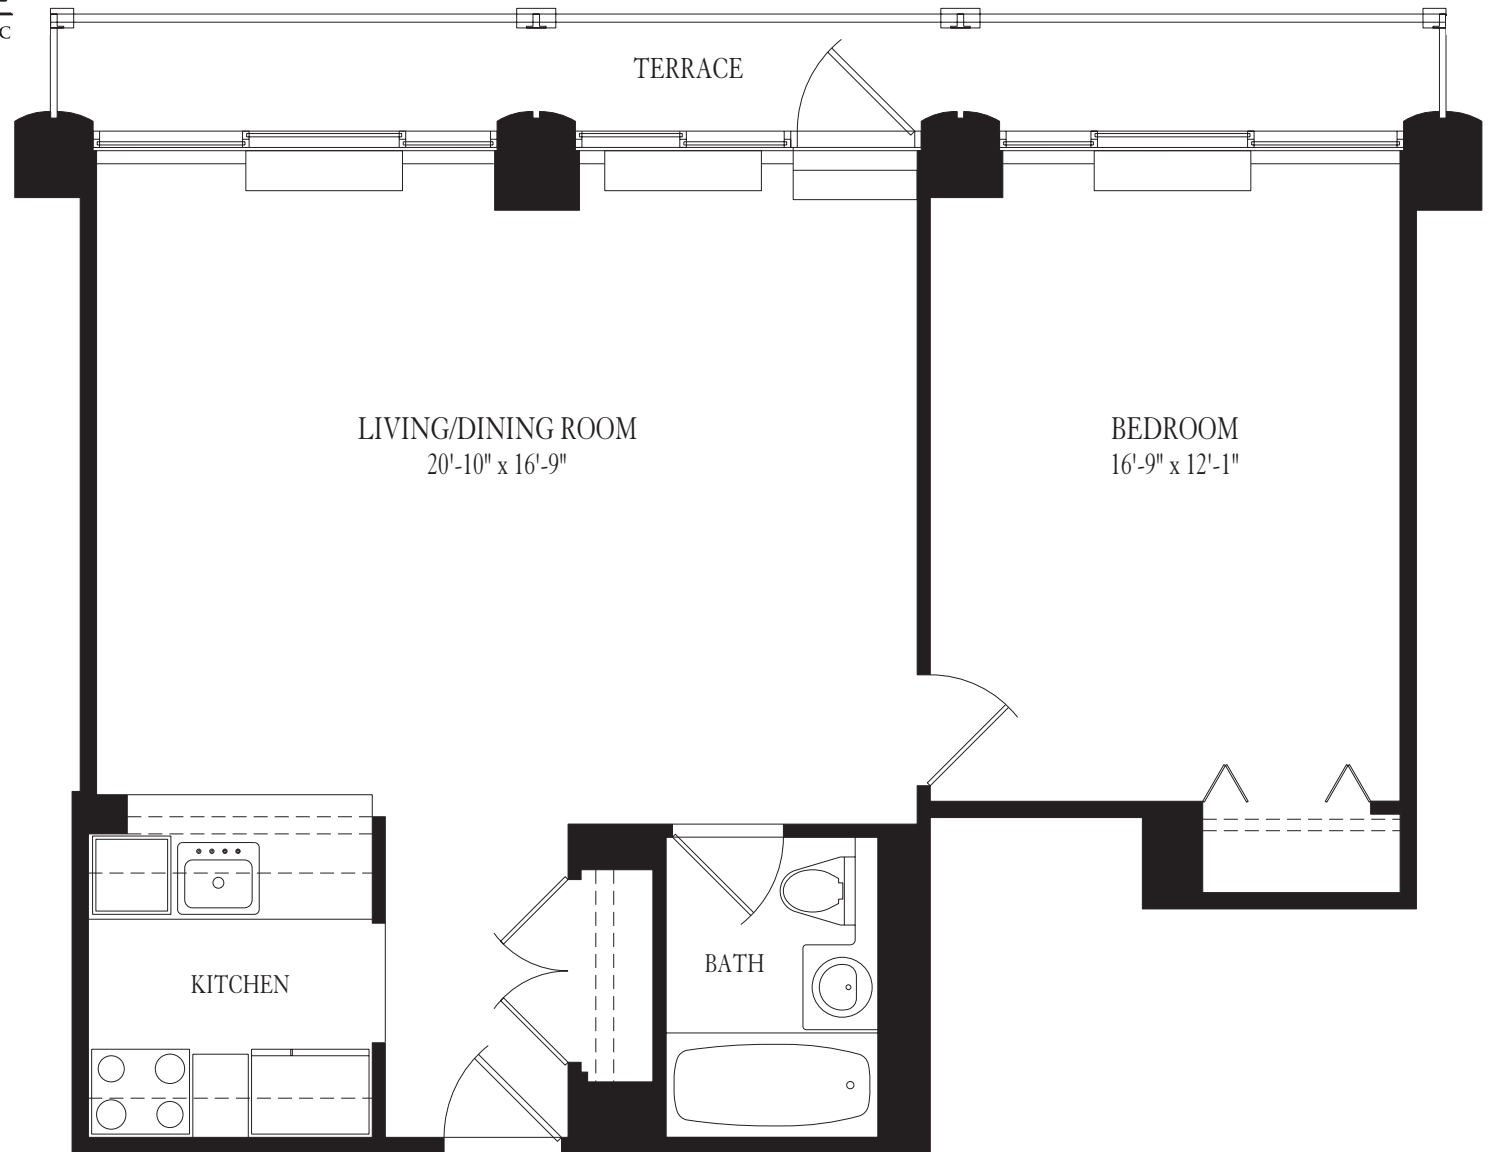

THE
CAROLINE
A TIMELESS CLASSIC

SUITE 44 FLOOR 11
60 West 23rd Street, New York, NY 10010 T: 212-837-4800

All dimensions are approximate and subject to normal construction variances.