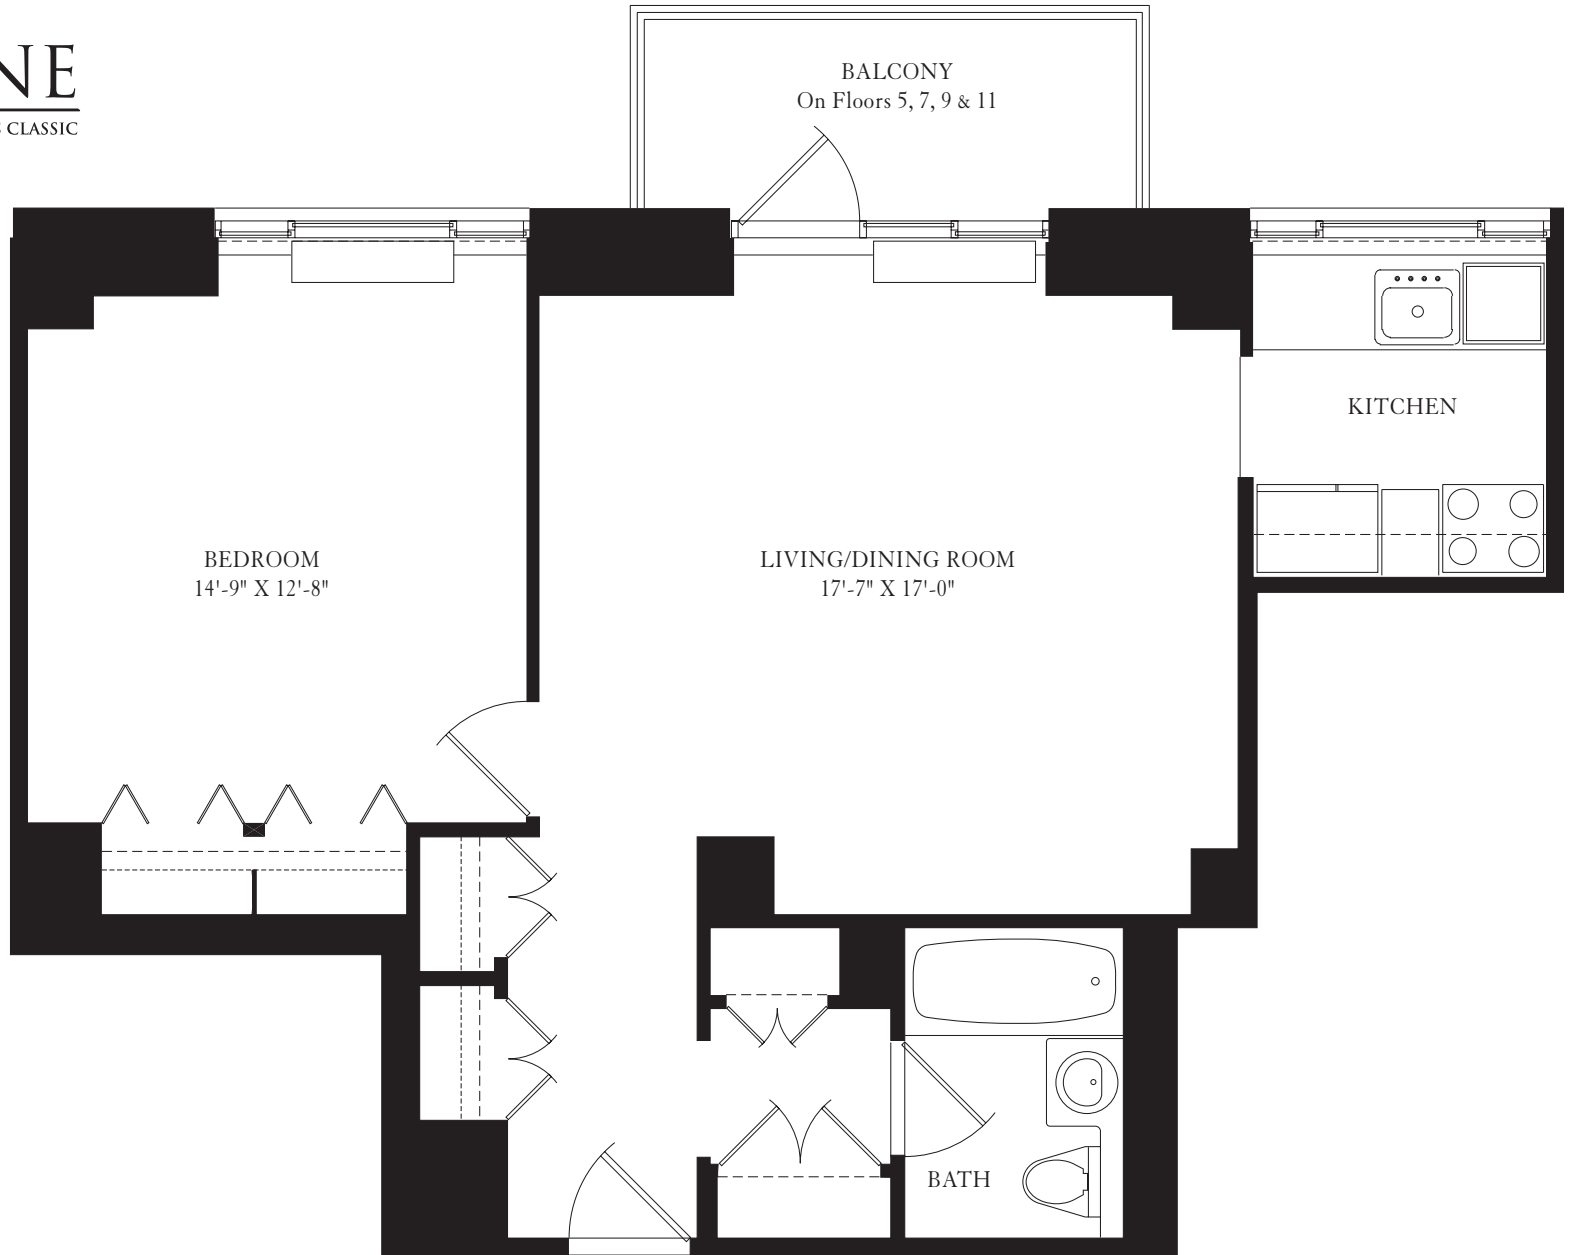

THE
CAROLINE
A TIMELESS CLASSIC

SUITE 43 FLOORS 5 THROUGH 11
60 West 23rd Street, New York, NY 10010 T: 212-837-4800

All dimensions are approximate and subject to normal construction variances.