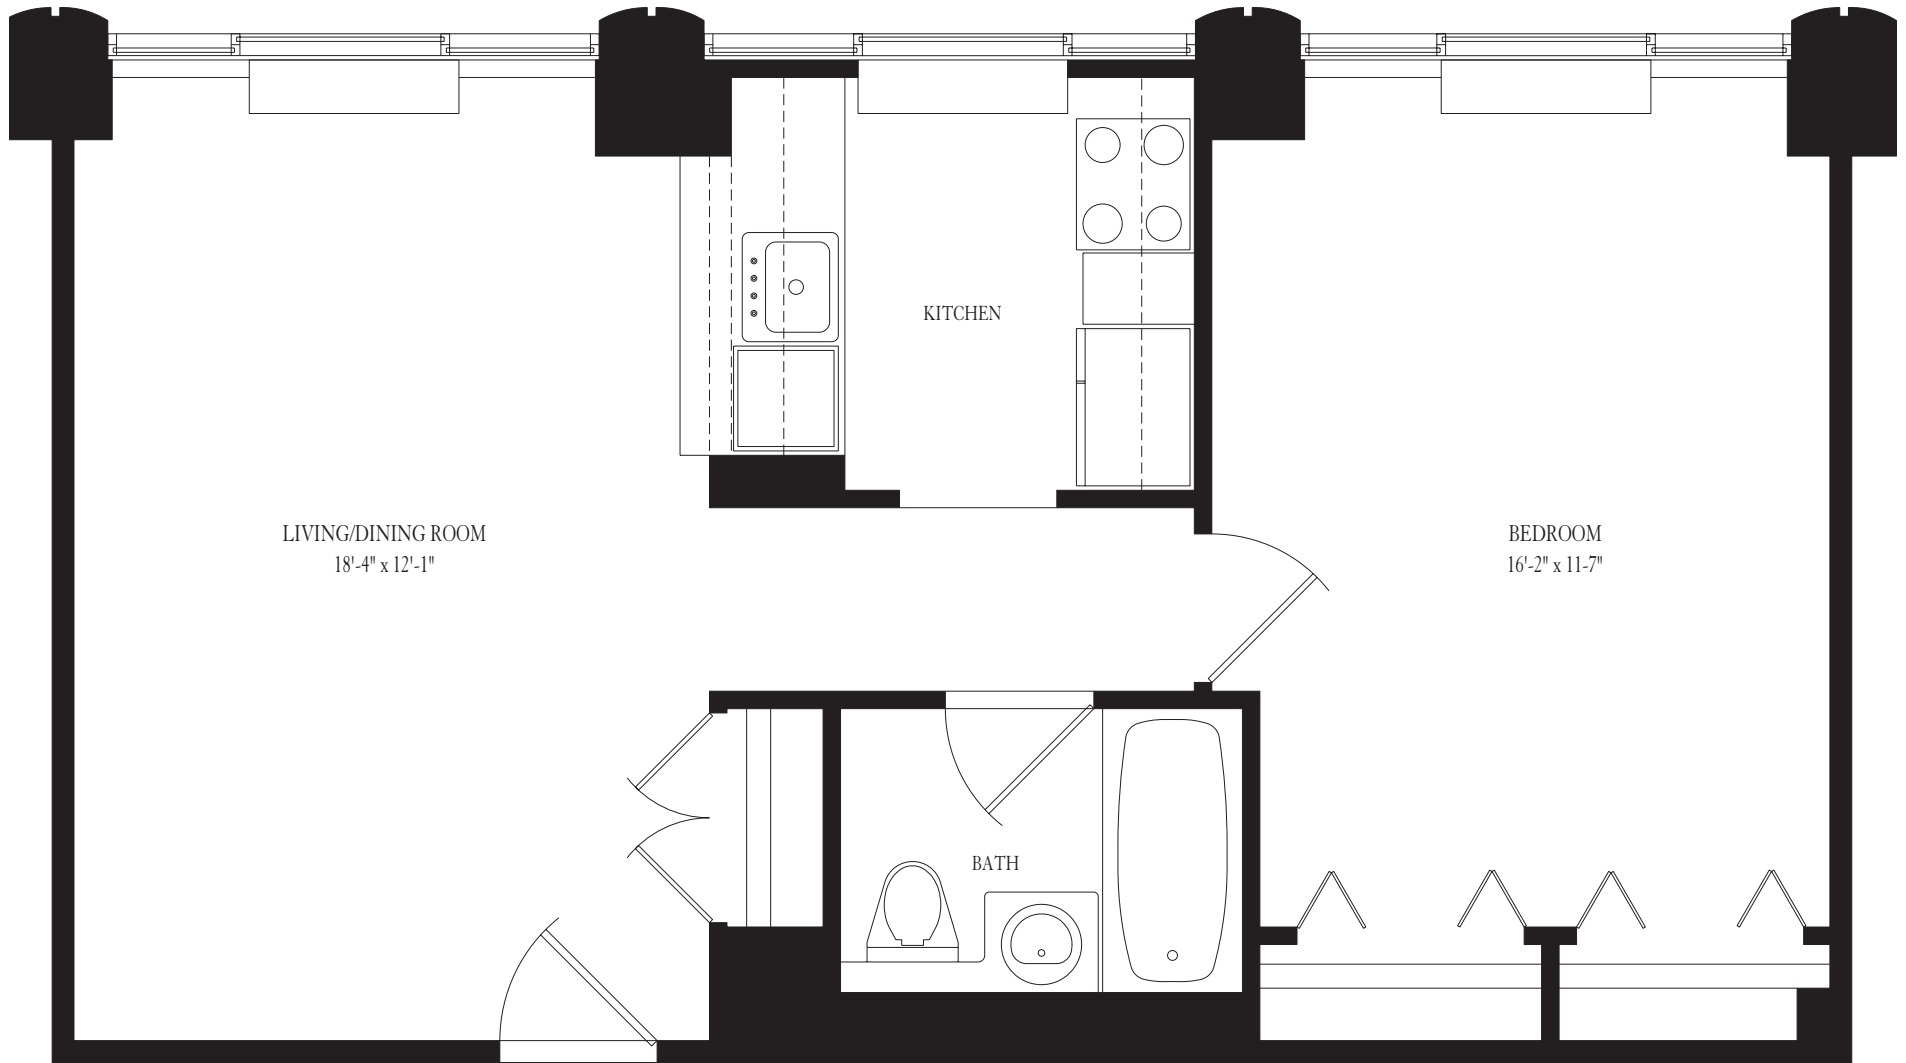

THE
CAROLINE
A TIMELESS CLASSIC

SUITE 32 FLOOR 11
60 West 23rd Street, New York, NY 10010 T: 212-837-4800

All dimensions are approximate and subject to normal construction variances.