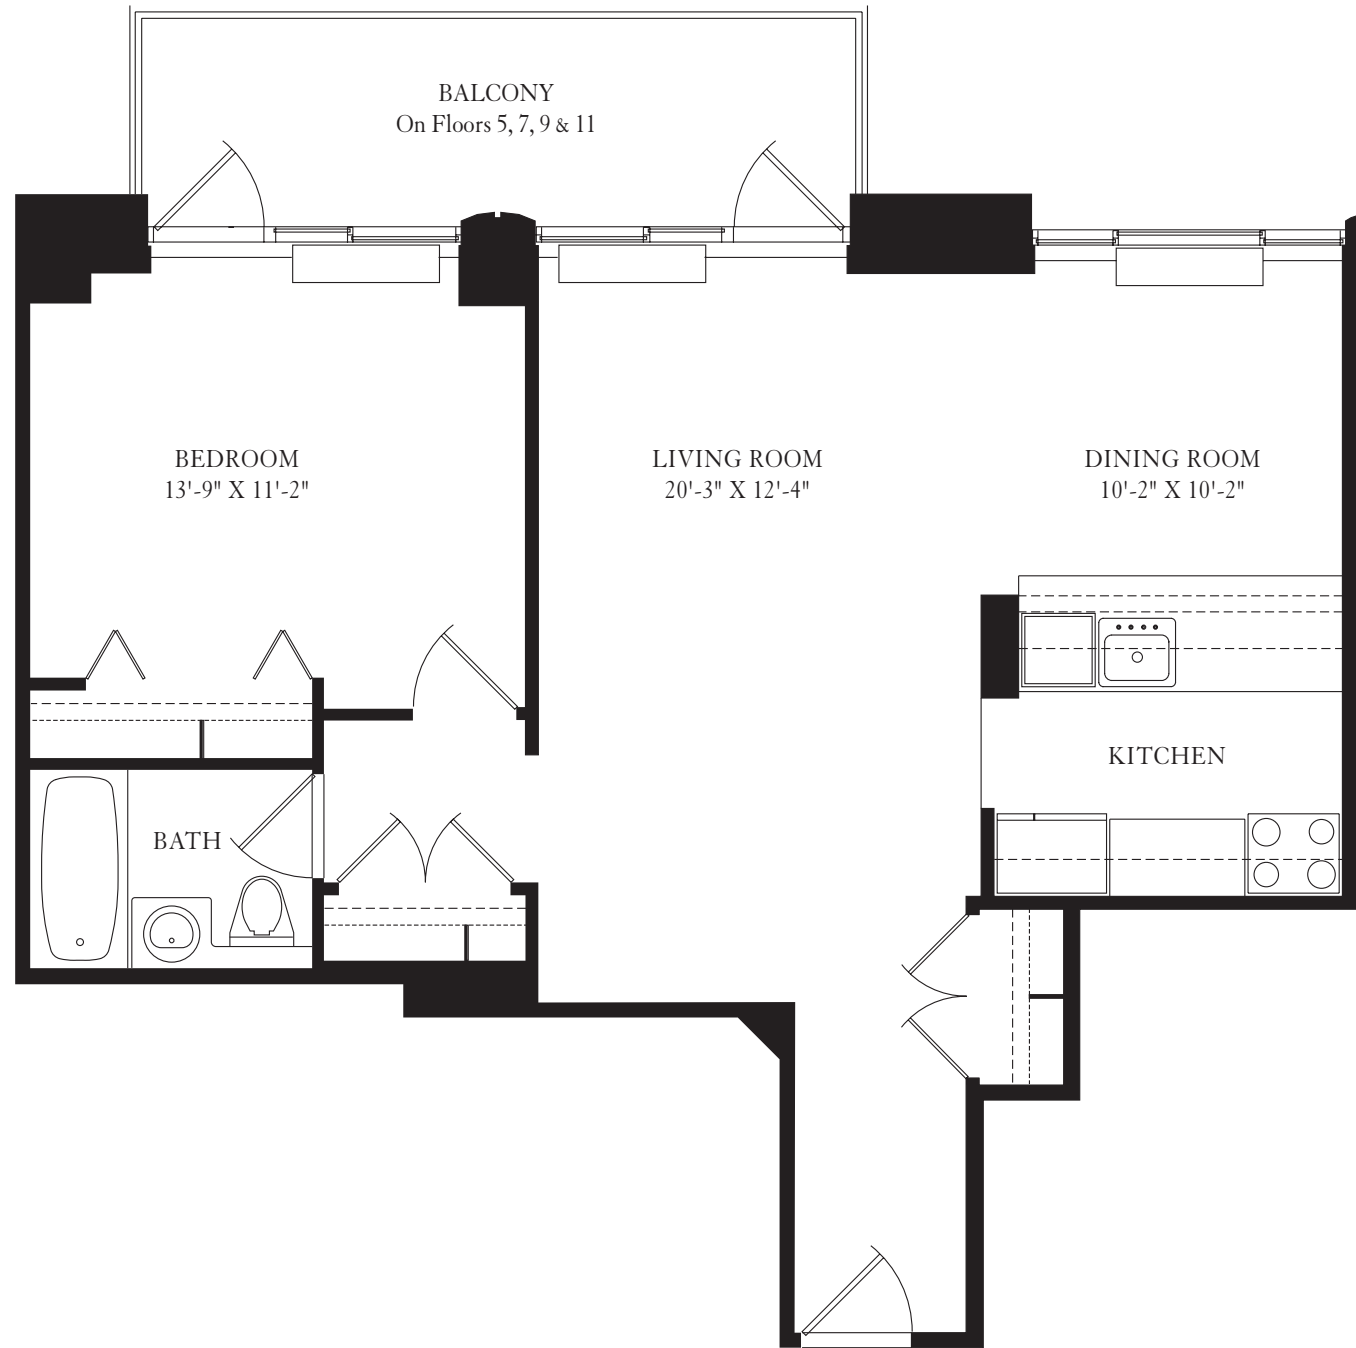

THE
CAROLINE
A TIMELESS CLASSIC

SUITE 15 FLOORS 5 THROUGH 11
60 West 23rd Street, New York, NY 10010 T: 212-837-4800

All dimensions are approximate and subject to normal construction variances.