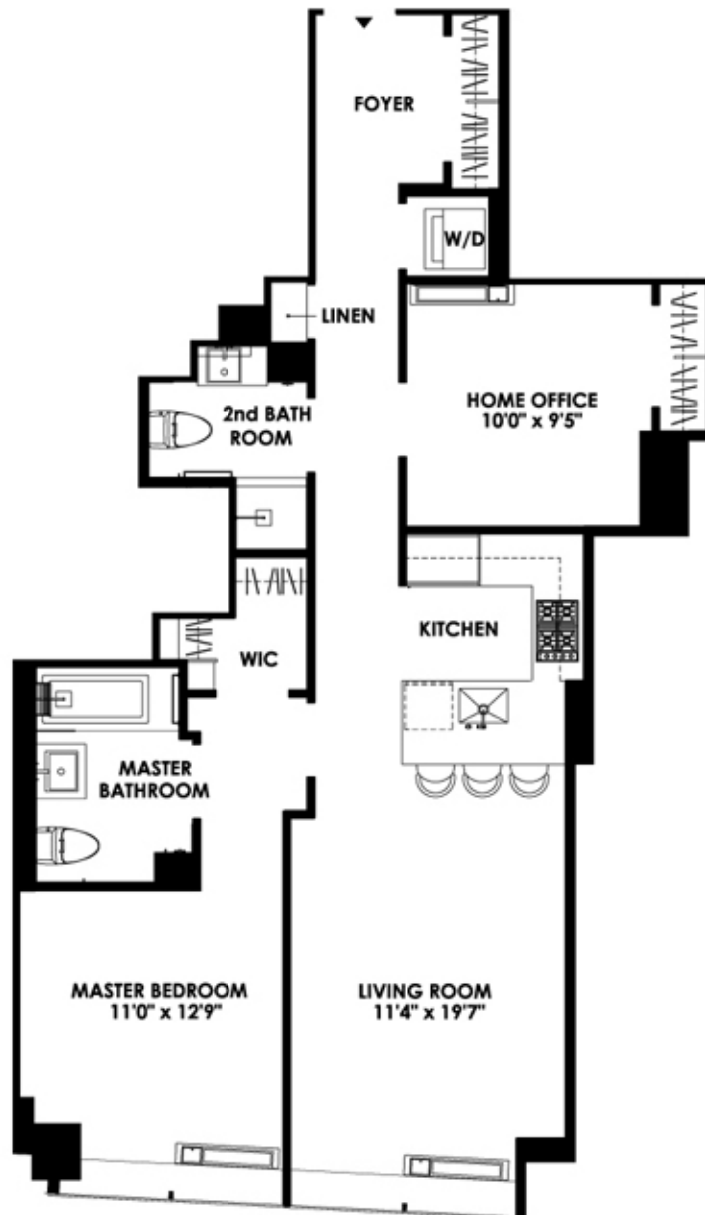

# NEW YORK PLAZA

RESIDENCE - F  
FLOOR 8-17

- 1 BEDROOM
- 1 HOME OFFICE
- 2 BATHROOMS
- 4 CLOSETS

ALL DIMENSIONS ARE APPROXIMATE AND SUBJECT TO NORMAL CONSTRUCTION VARIANCES