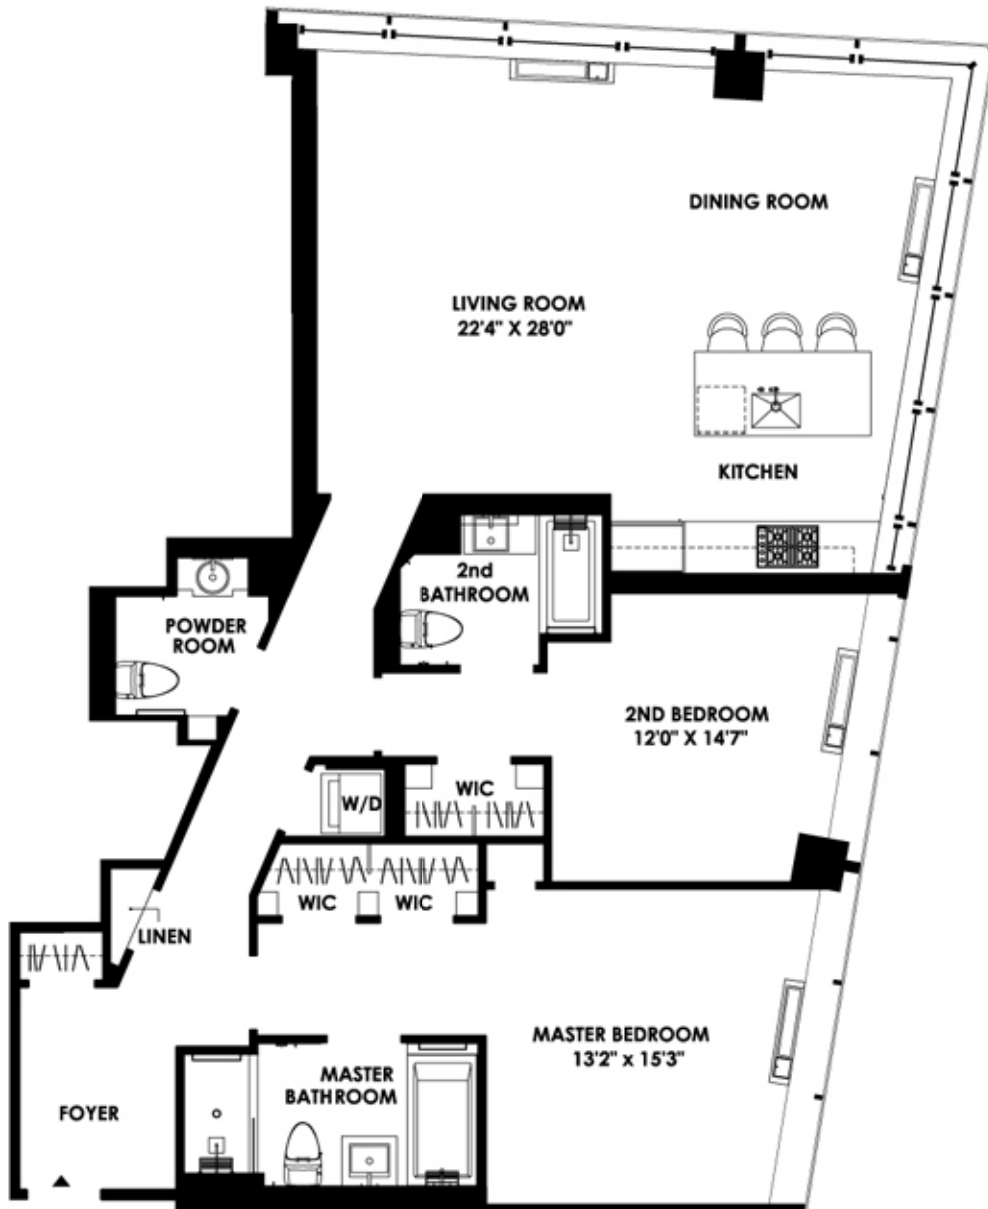

NEW YORK PLAZA

RESIDENCE - E
FLOOR 8-17

2 BEDROOMS
2 BATHROOMS
1 POWDER ROOM
5 CLOSETS

ALL DIMENSIONS ARE APPROXIMATE AND SUBJECT TO NORMAL CONSTRUCTION VARIANCES