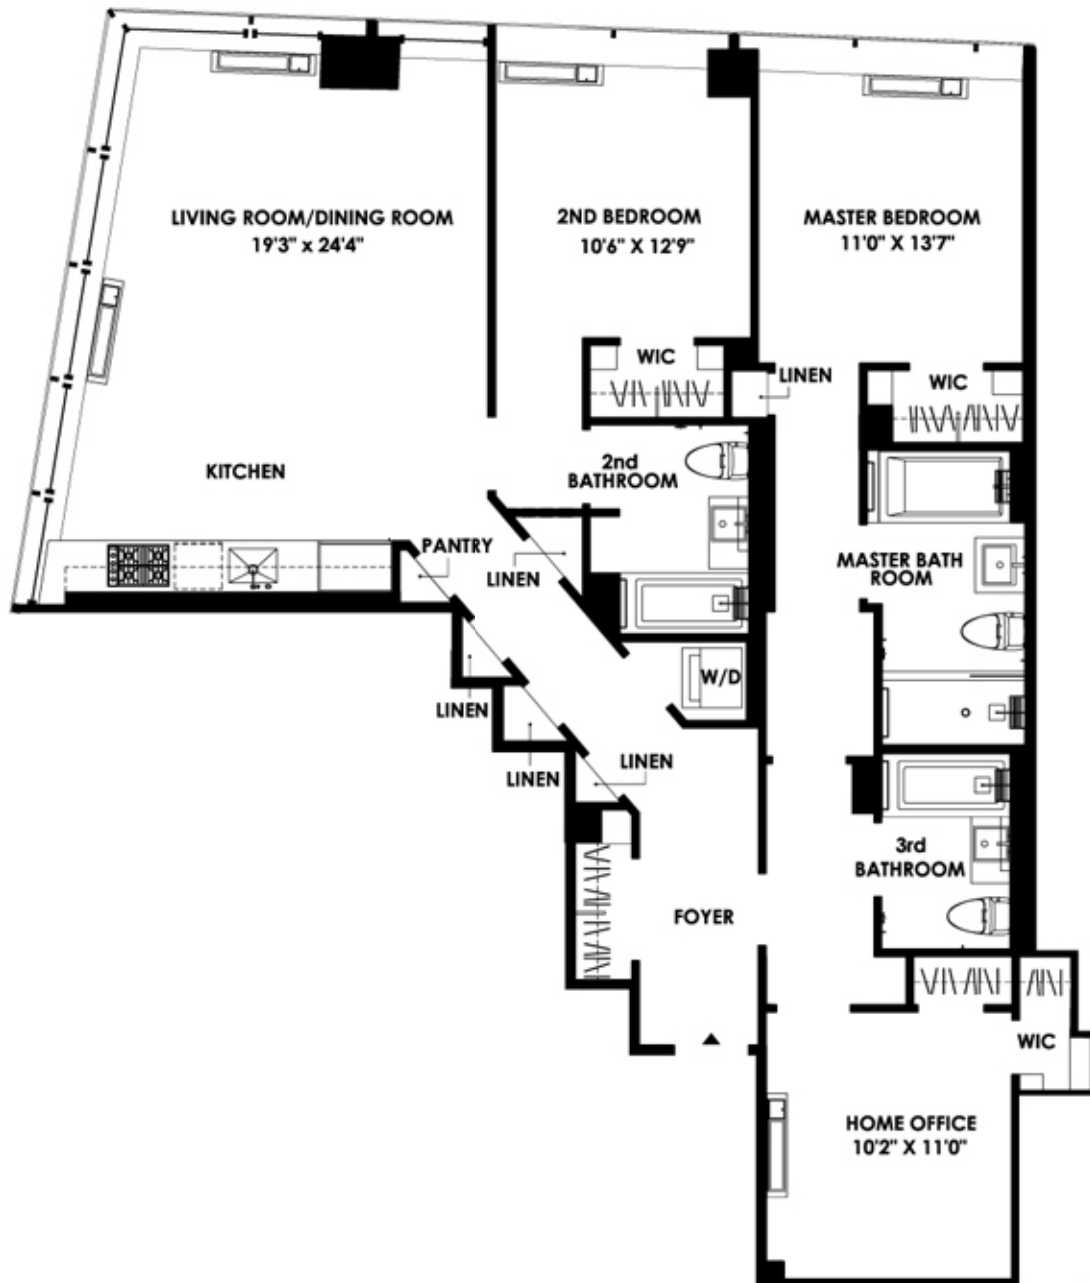

NEW YORK PLAZA

RESIDENCE - C
FLOOR 8-17

2 BEDROOMS
1 HOME OFFICE
3 BATHROOMS
11 CLOSETS

ALL DIMENSIONS ARE APPROXIMATE AND SUBJECT TO NORMAL CONSTRUCTION VARIANCES