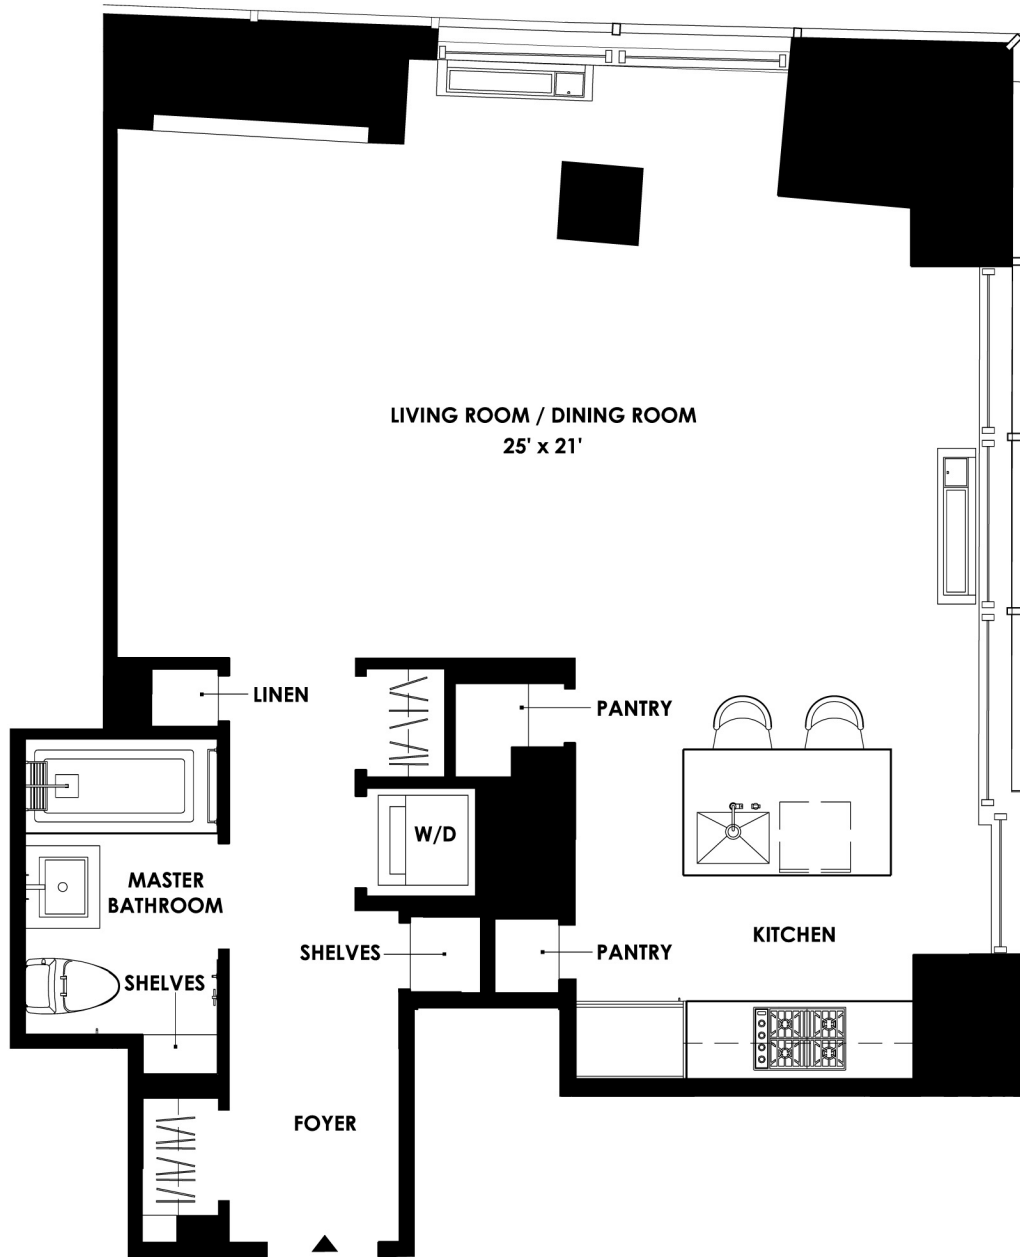

NEW YORK PLAZA

RESIDENCE - A
FLOOR 6-7*

STUDIO LOFT
1 BATHROOM
6 CLOSETS
* 12 FT HIGH CEILING

ALL DIMENSIONS ARE APPROXIMATE AND SUBJECT TO NORMAL CONSTRUCTION VARIANCES