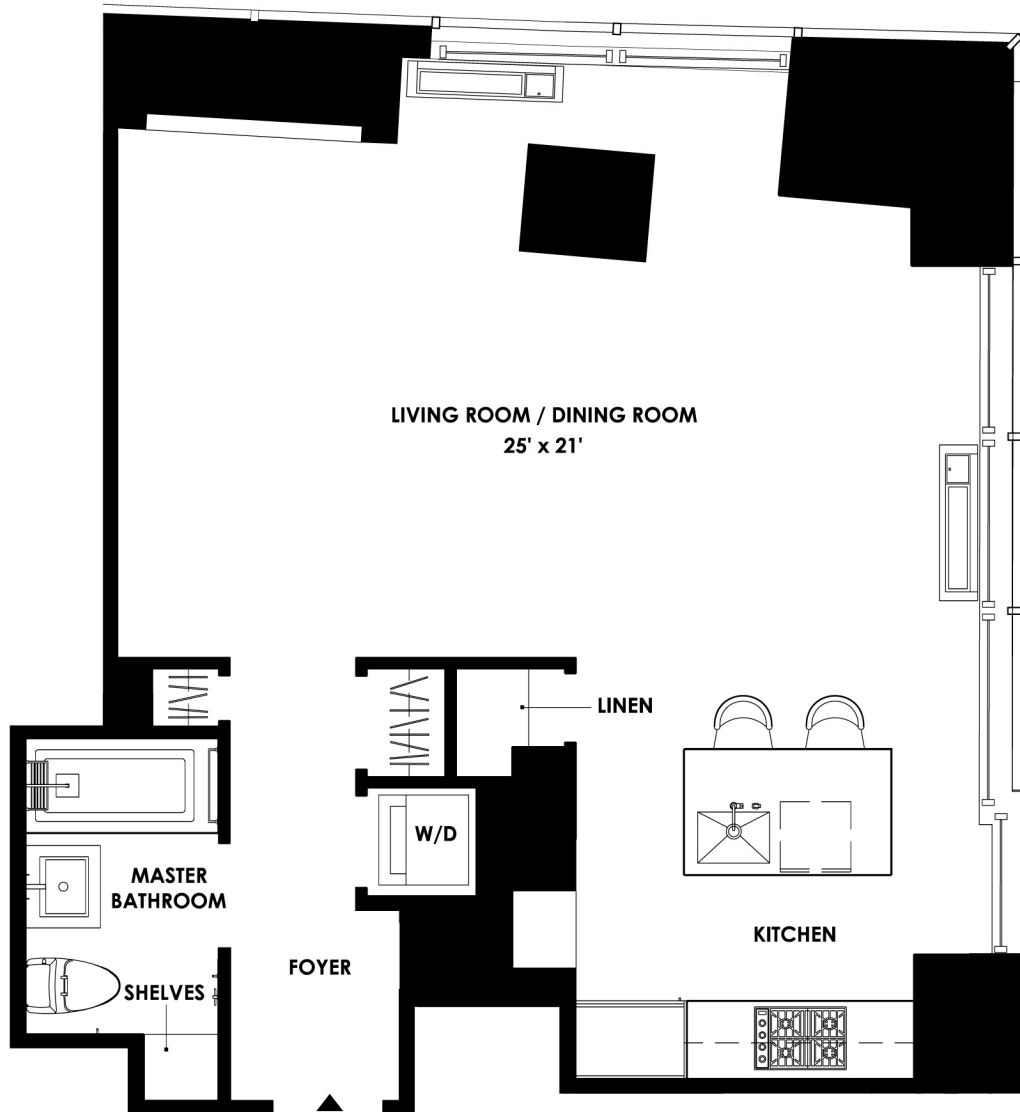

NEW YORK PLAZA

RESIDENCE - A
FLOOR 5

STUDIO LOFT
1 BATHROOM
3 CLOSETS

ALL DIMENSIONS ARE APPROXIMATE AND SUBJECT TO NORMAL CONSTRUCTION VARIANCES