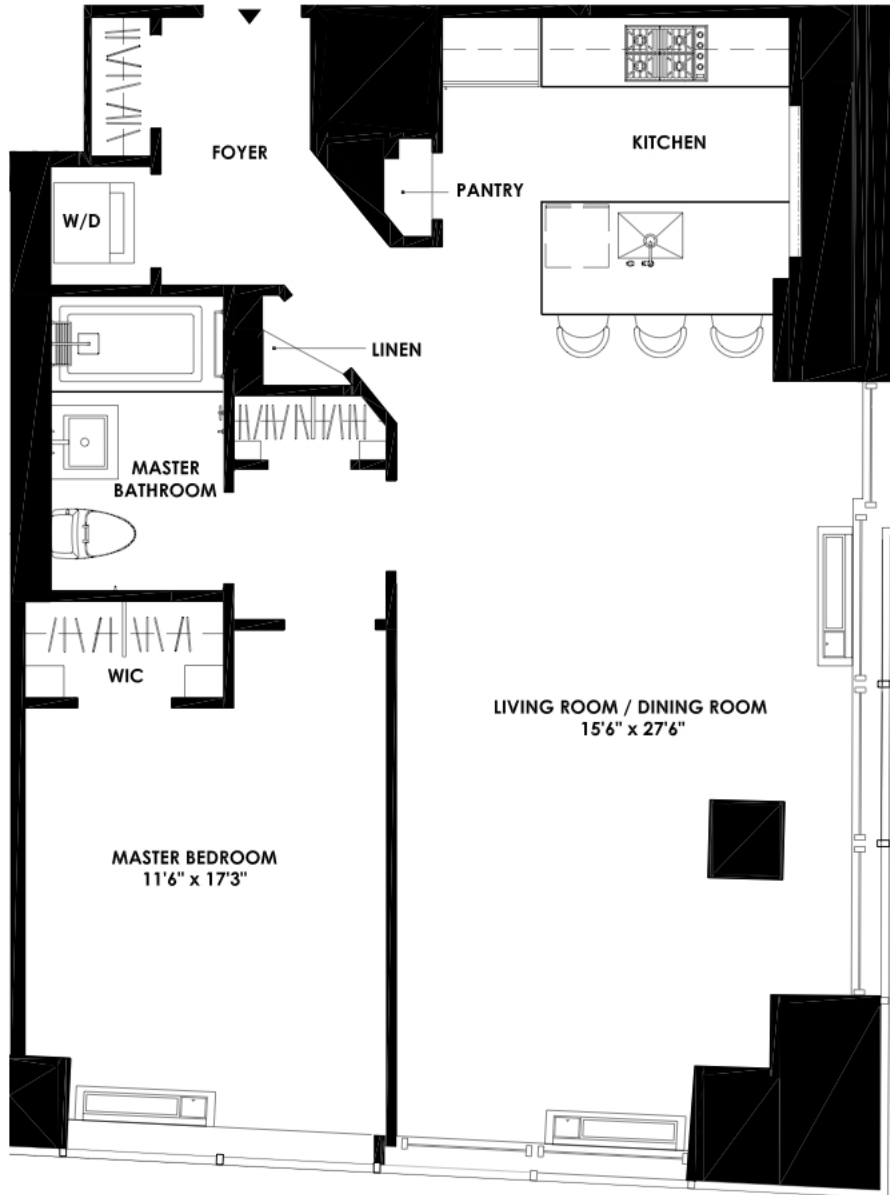

# NEW YORK PLAZA

RESIDENCE - H  
FLOOR 5-6

1 BEDROOM  
1 BATHROOM  
5 CLOSETS

ALL DIMENSIONS ARE APPROXIMATE AND SUBJECT TO NORMAL CONSTRUCTION VARIANCES